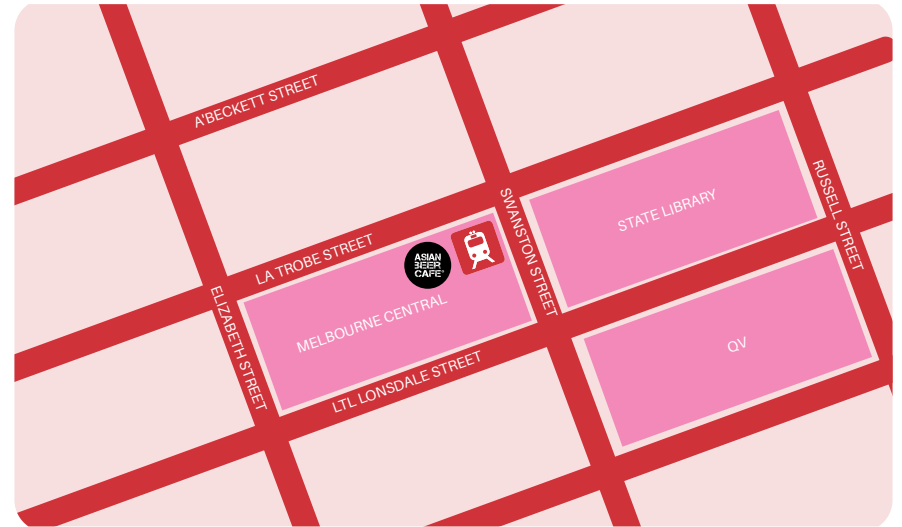

# HOW TO GET HERE

Take any trams that run via Swanston or Latrobe in Melbourne's CBD. You can also take the train through Melbourne's city loop and get off at Melbourne Central.

If driving, Melbourne Central and QV offer free parking.